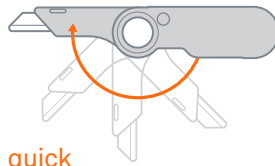

Folding Utility Knife

WITH SLICE® CERAMIC BLADE

#10562

Ships in counter display shown here.
Each display holds six individual tool packages.

quick
release lock

 durable metal handle includes belt clip for convenience

blade change button

comfortable finger loop for safe & controlled cuts

 finger friendly®

#10526

includes 1 Slice® ceramic blade

 easy, no-tool blade change

 slice ceramic technology™

 safer than traditional blades™